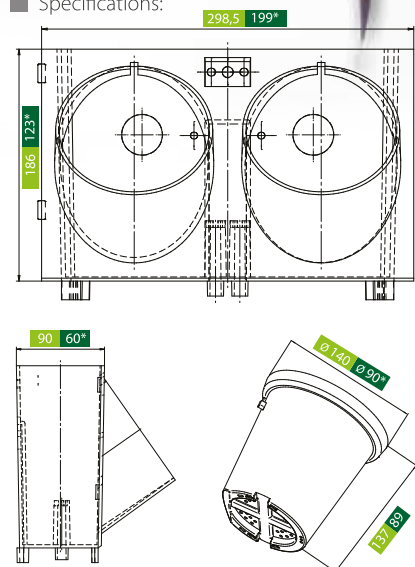

The set consists of the box and two flowerpots planted in it. The elements are designed in the way, which enables to construct whole flower walls with the unique idea of irrigation.

The Pixel Garden vertical gardens offer enormous possibilities of arrangement. Flowers in small pots, like the pixels, compose colorful pictures. They allow to create diverse color variations, blooming mosaics, floral inscriptions and sophisticated patterns with spectacular visual effect.

### Specifications:

Model	Size	Quantity per 1m <sup>2</sup>	Diameter of the pots
PG 14	186 x 298,5 x 90 mm	18 Pc	140 mm
PG 09	123 x 199 x 60 mm *	40 Pc	90 mm

Material: PP PE HDPE Color : Gray/ other colors can be custom-made